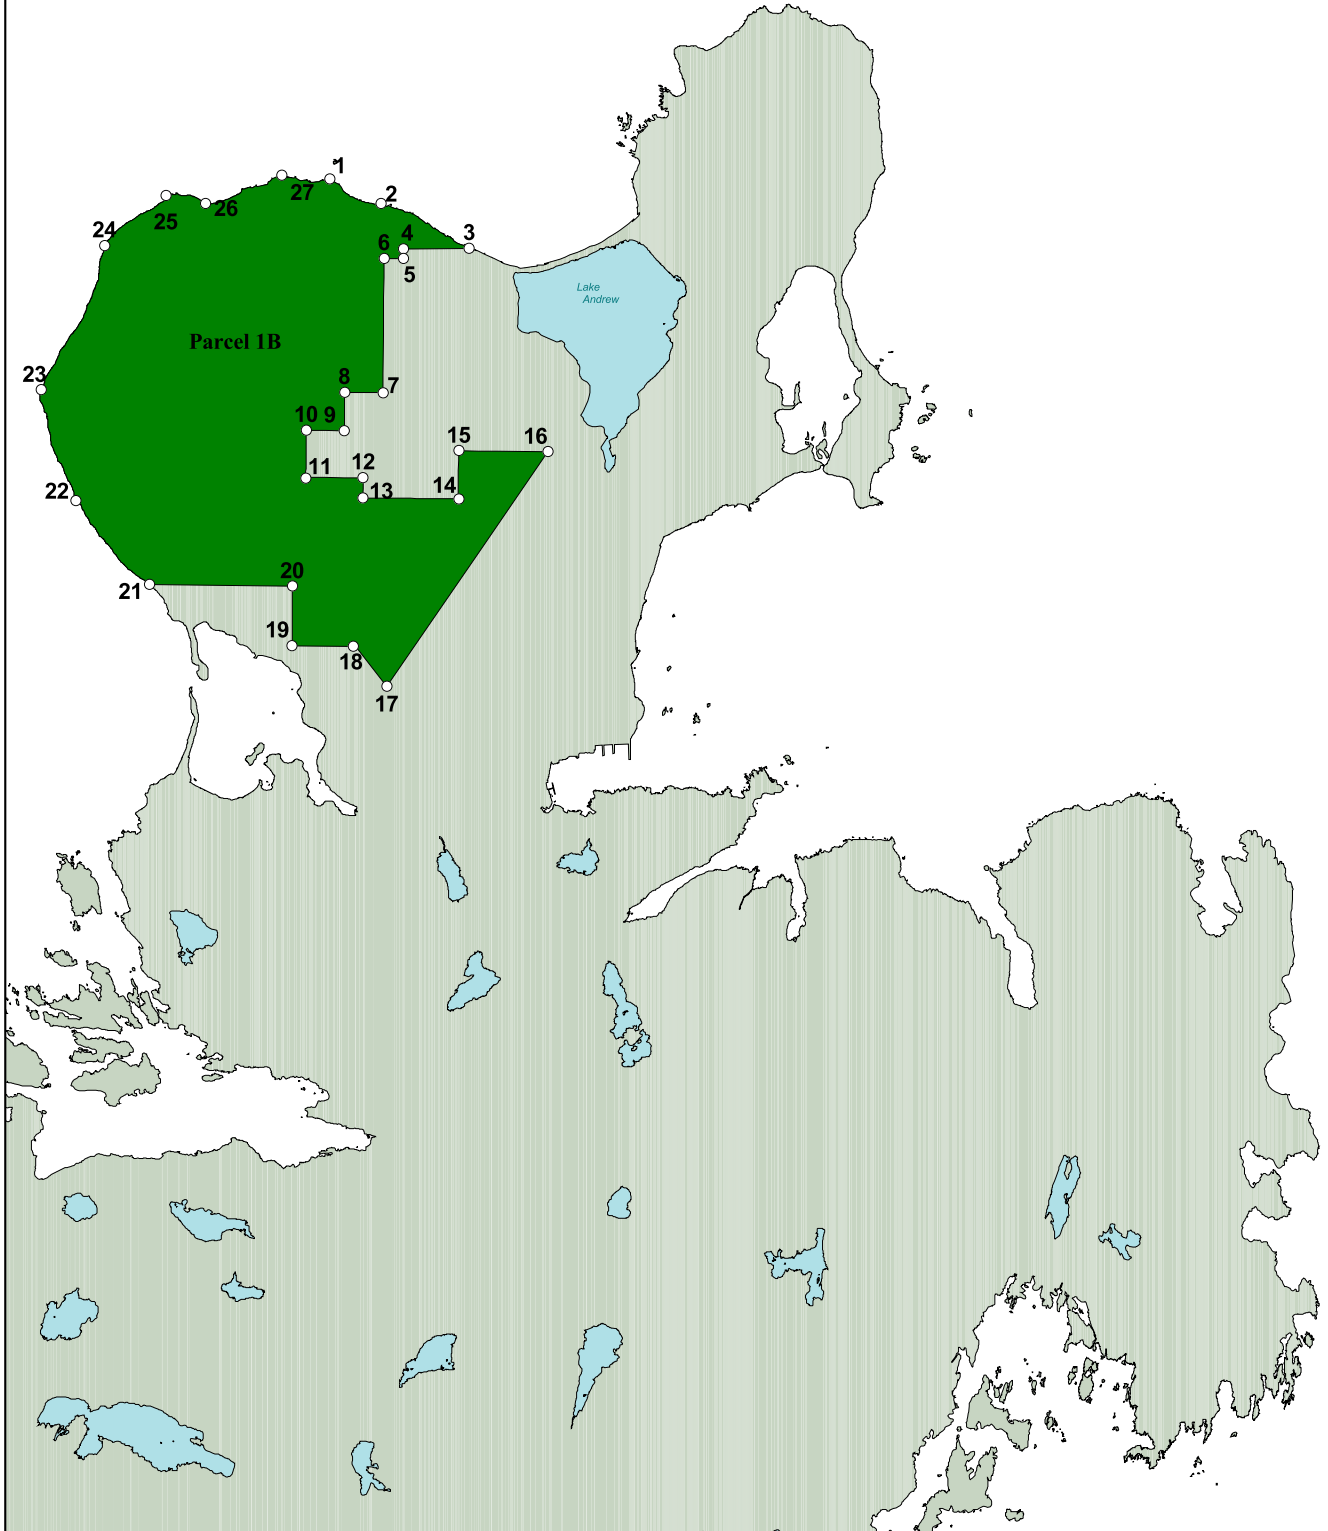

3000 0 3000 6000 Meters

Figure 2-2 Parcel 1B Boundary Points

Adak Island, Alaska

NOTE: Coordinates for
numbered boundary points
are presented in Table 2-1.

Figure 2-1
Land Exchange Parcels
Adak Island, Alaska

3000 0 3000 6000 Meters