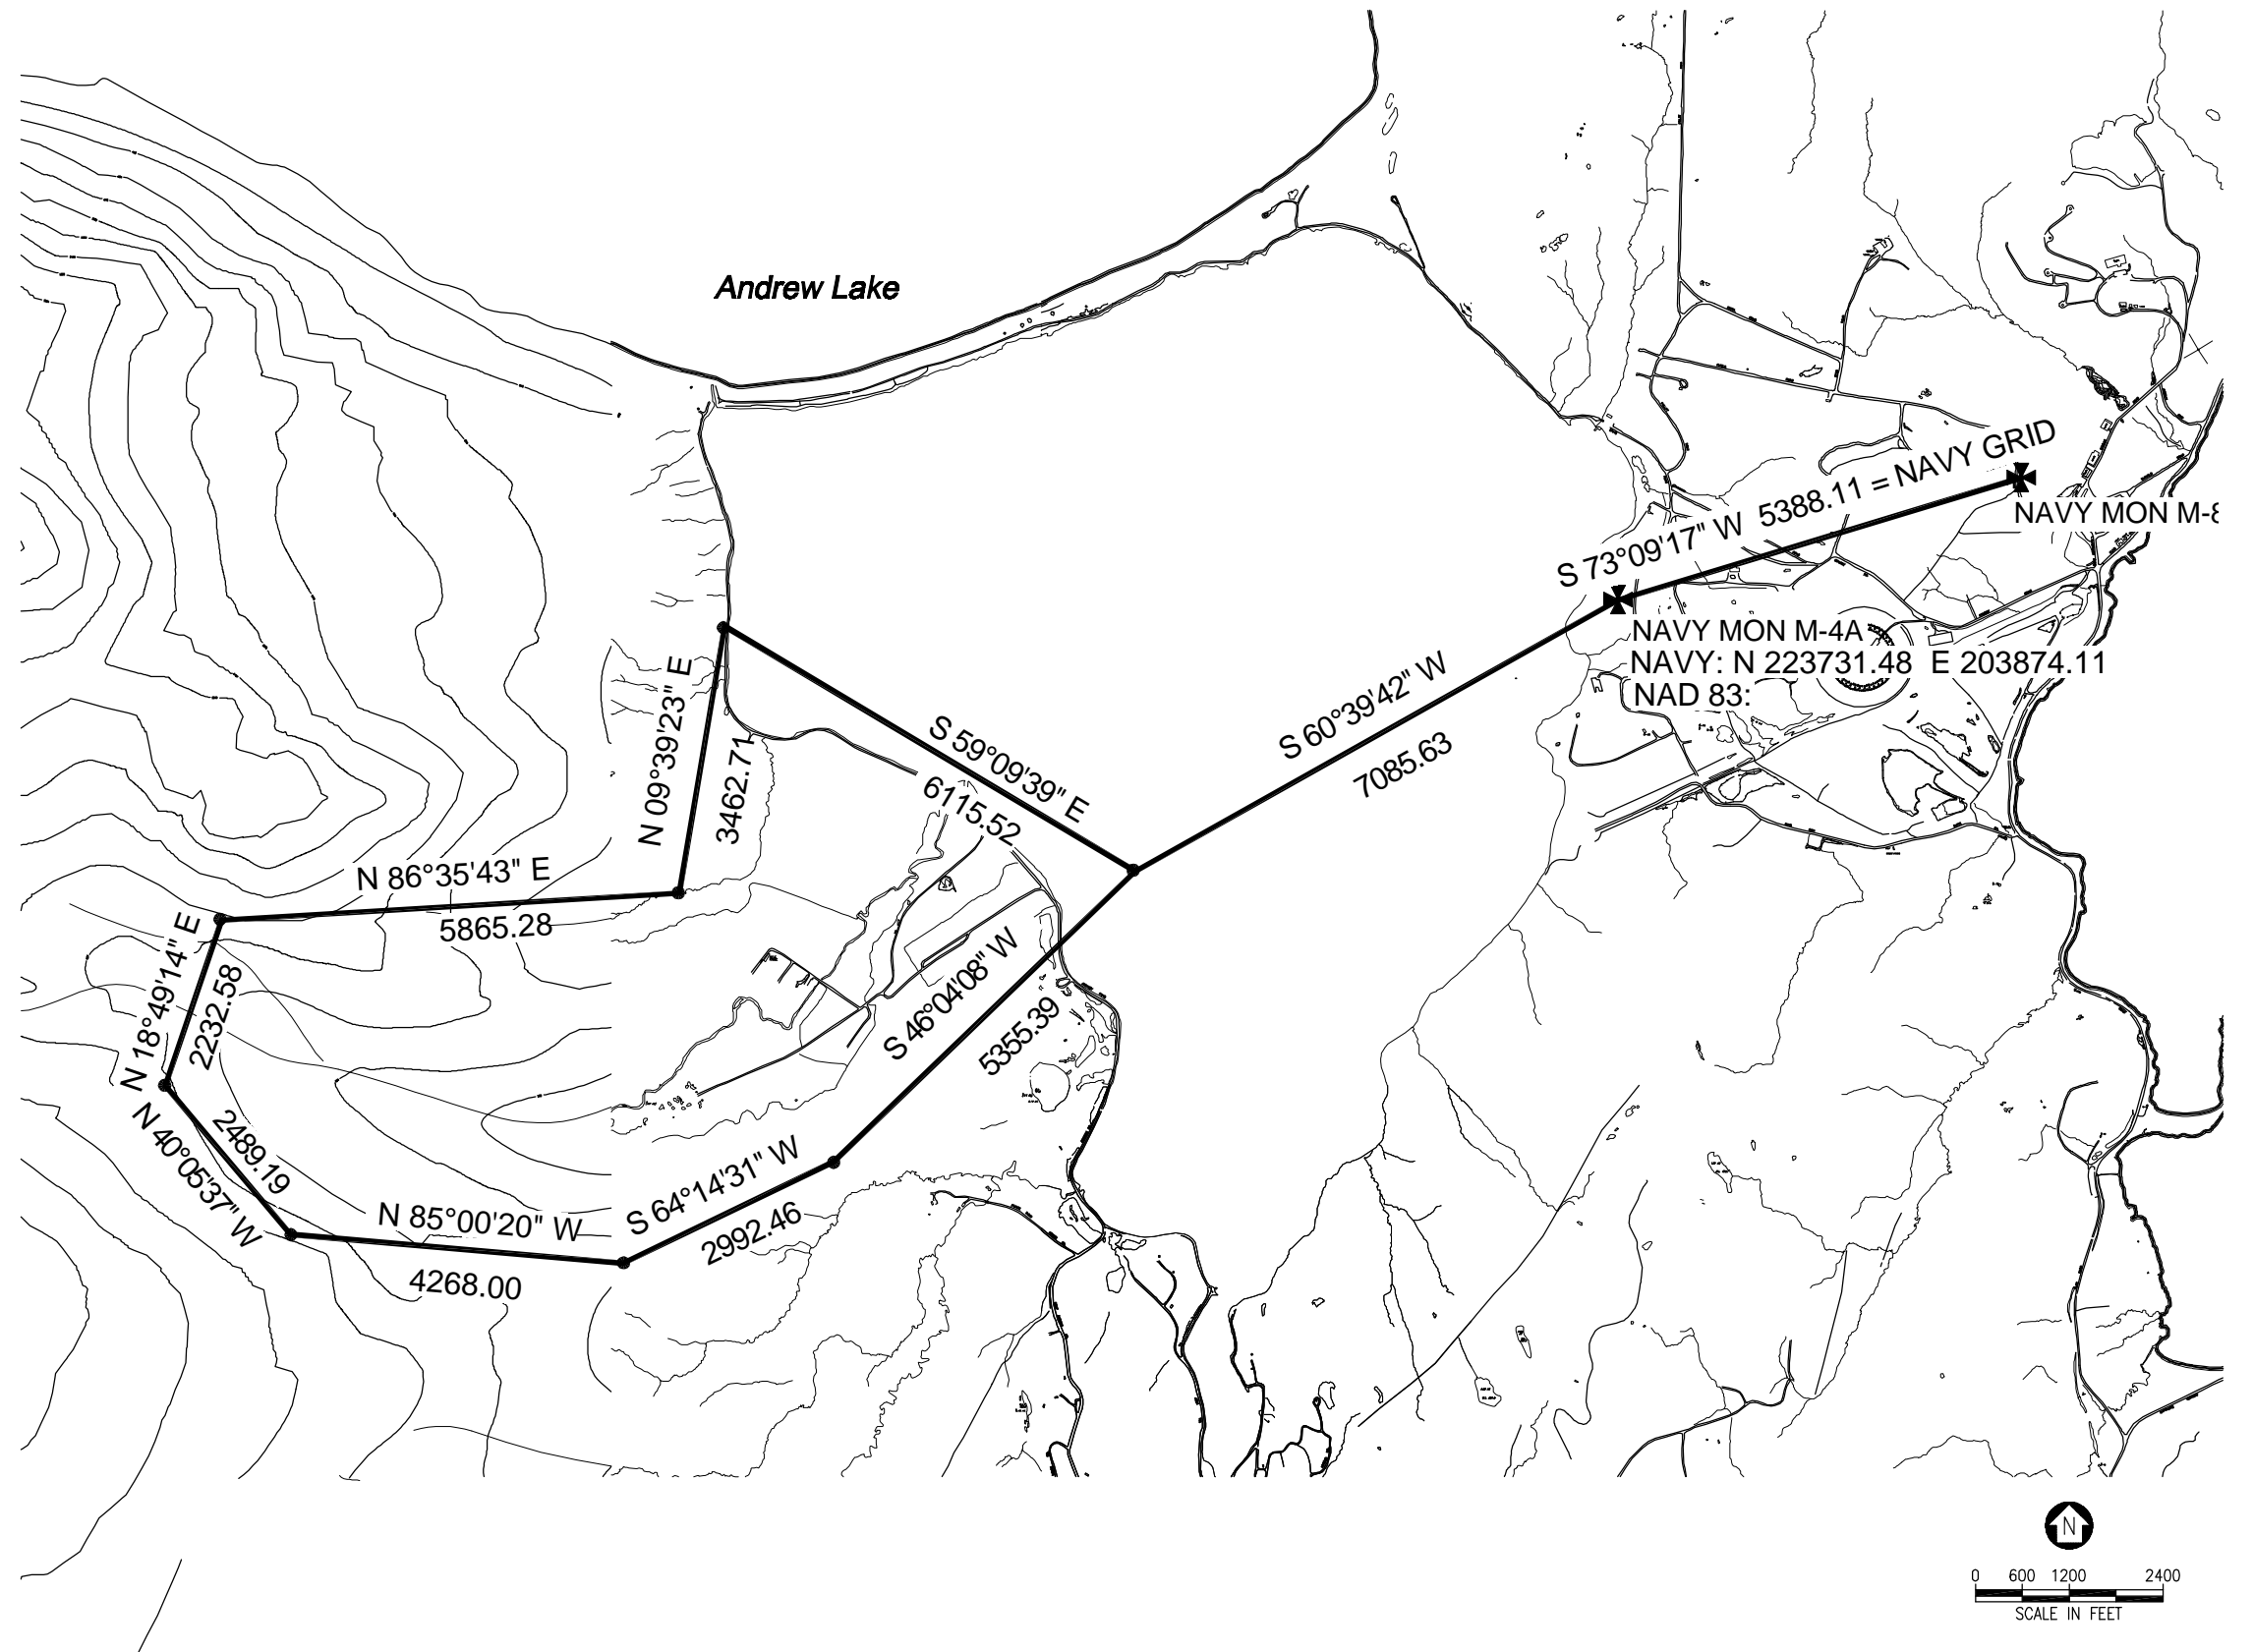

SWMU 1 DESCRIPTION

Coordinates and bearings for this site were generated from URS CAD coverages modified in 2000. This site was not field surveyed.

FILENAME: T:\ADAK\Gto204\Sub-Tasks\Site Surveys\SWMU 1.dwg
 EDIT DATE: 01/19/01 At: 18:35

DRAFT

<p>CLEAN COMPREHENSIVE LONG- TERM ENVIRONMENTAL ACTION NAVY</p>	<p>Adak Island, AK IC SITE SURVEY</p>	<p>Scale as Shown</p>	<p>SWMU 1 Andrew Lake Waste Ordnance Demolition Range</p>
---	--	-----------------------	--